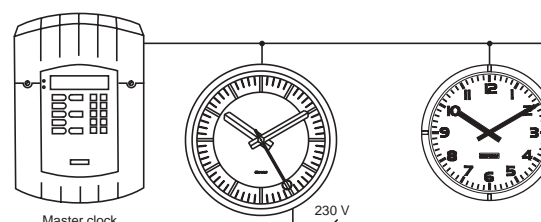

	Profil 900					Profil TGV			
	Indoor Profil 900			Outdoor Profil 900		Indoor TGV		Outdoor TGV	
	Profil 930 I	Profil 940 I	Profil 960 I	Profil 940 E	Profil 960 E	TGV 930 I	TGV 940 I	TGV 950 E	TGV 970 E
Dial diameter (cm)	30	40	60	40	60	30	40	50	70
Readability (m)	20	30	60	30	60	20	30	40	70
Weight (kg)	0,8	2	6,5	2,4	15,4	1	2	9	16
Lighting	NO			NO	YES	NO		YES long life	
Weather proof	NO			YES		NO		YES	
Protection	IP 401		IP 407	IP 531	IP 537	IP 401		IP 555	

- Dark dial with yellow silk screen printed, yellow hands and black casing.

Hinge arm opening Easy and safe Waterproof - illuminated

Radio synchronized clock

Time distribution

Double side mounting

Profil TGV 950/970 double sided suspension mounting on a chain