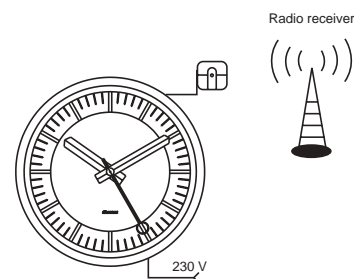

Radio synchronized clock